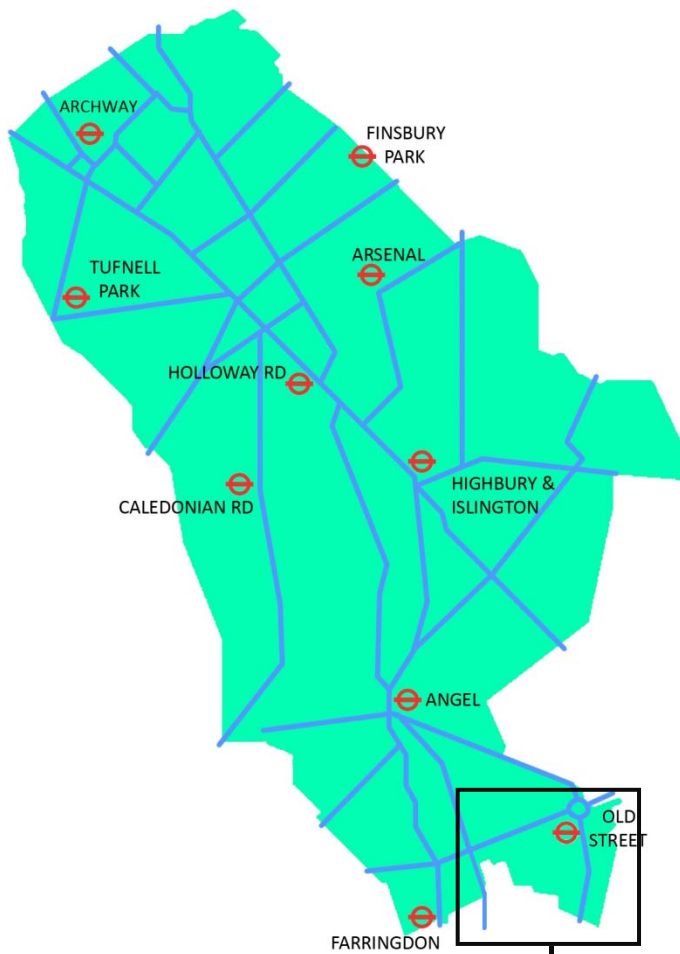

Directions to New River College – Golden Lane

New River College

115 Golden Lane,
London,
EC1Y 0TJ